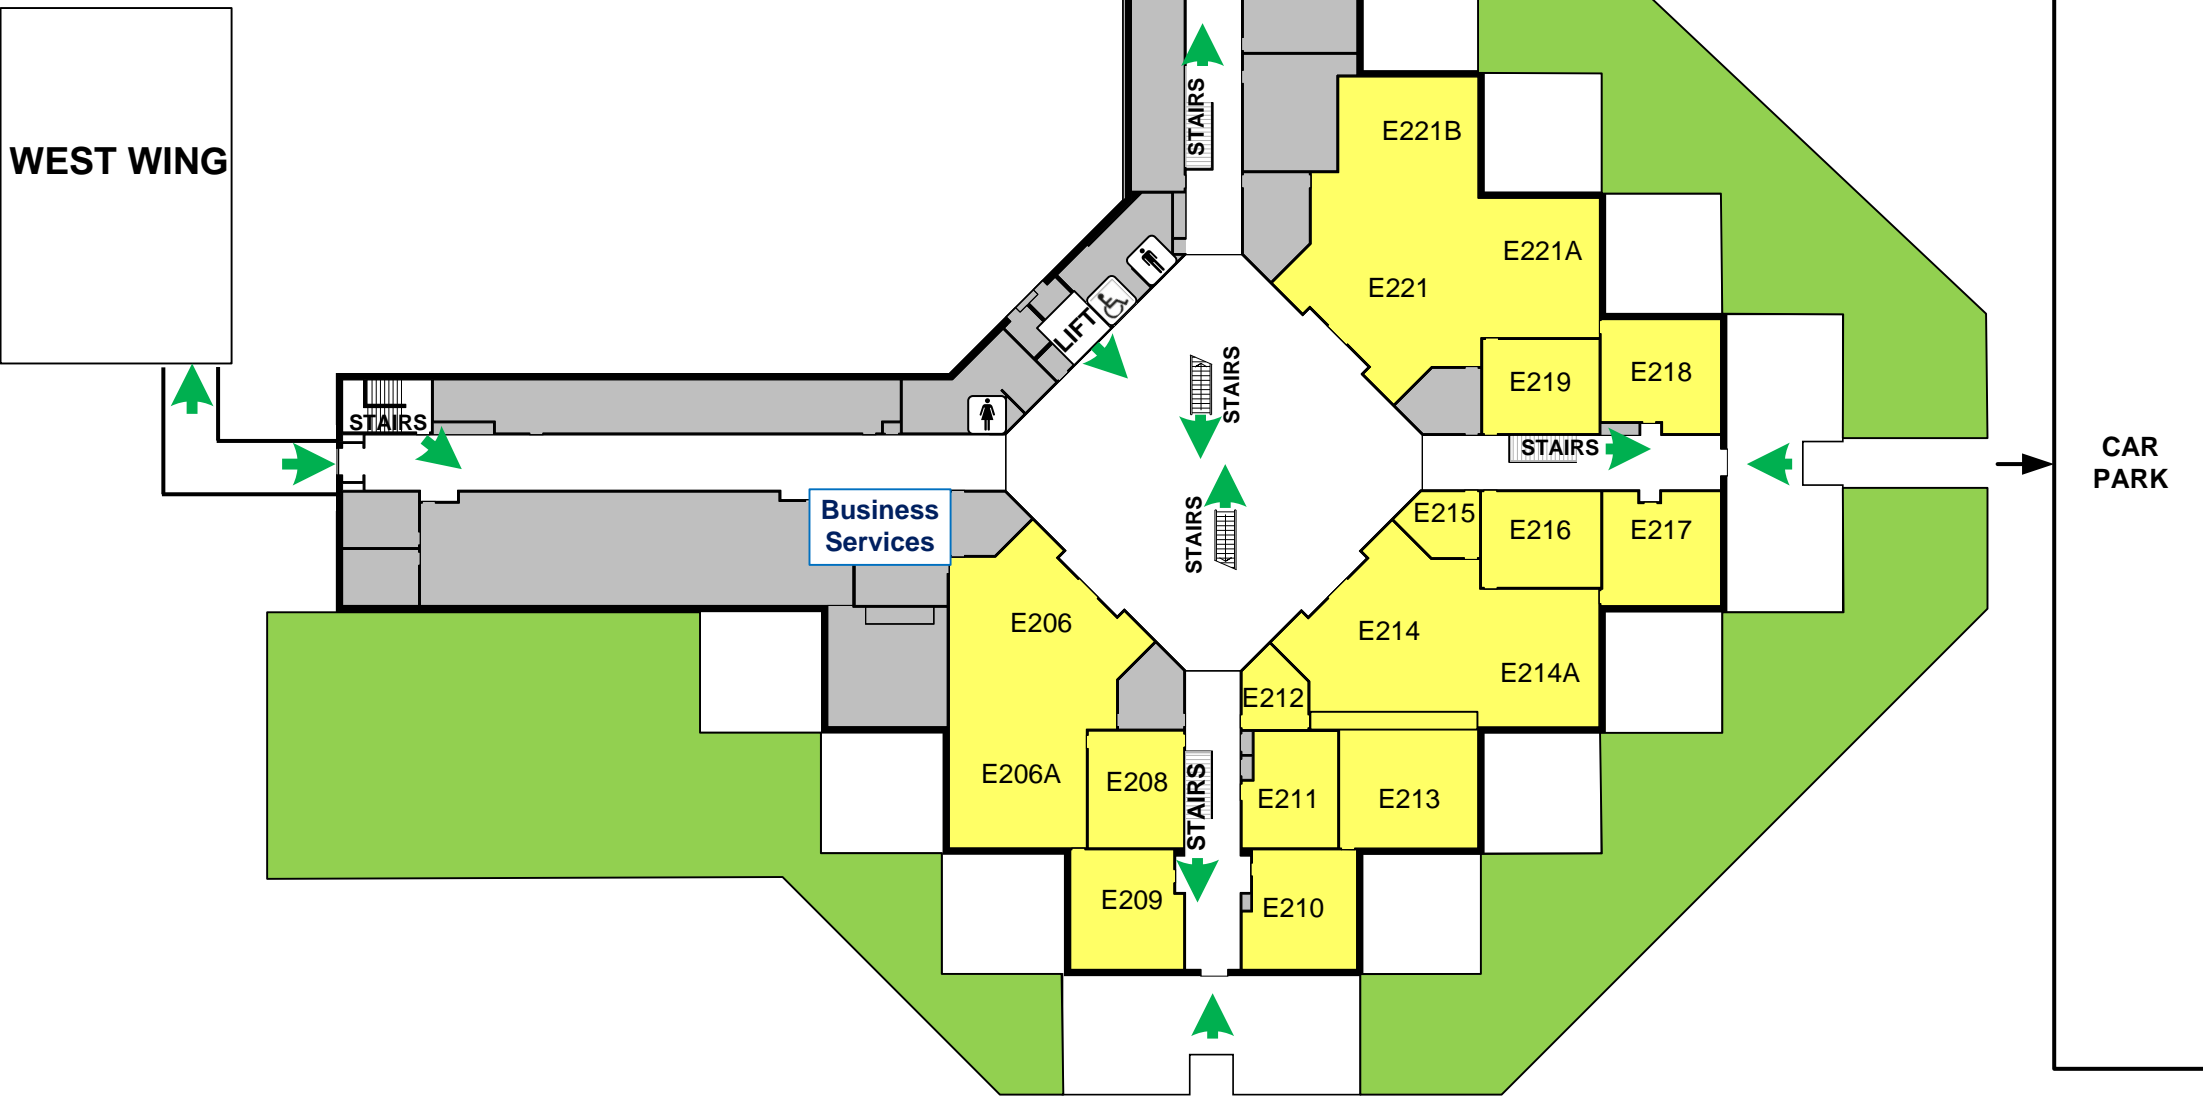

Level 2 East

Government of
South Australia

 Entry / Exit
   Toilets

WEST WING

NOARLUNGA CAMPUS

Ramsay Place
Noarlunga Centre SA 5168

Level 3 East

Government of
South Australia