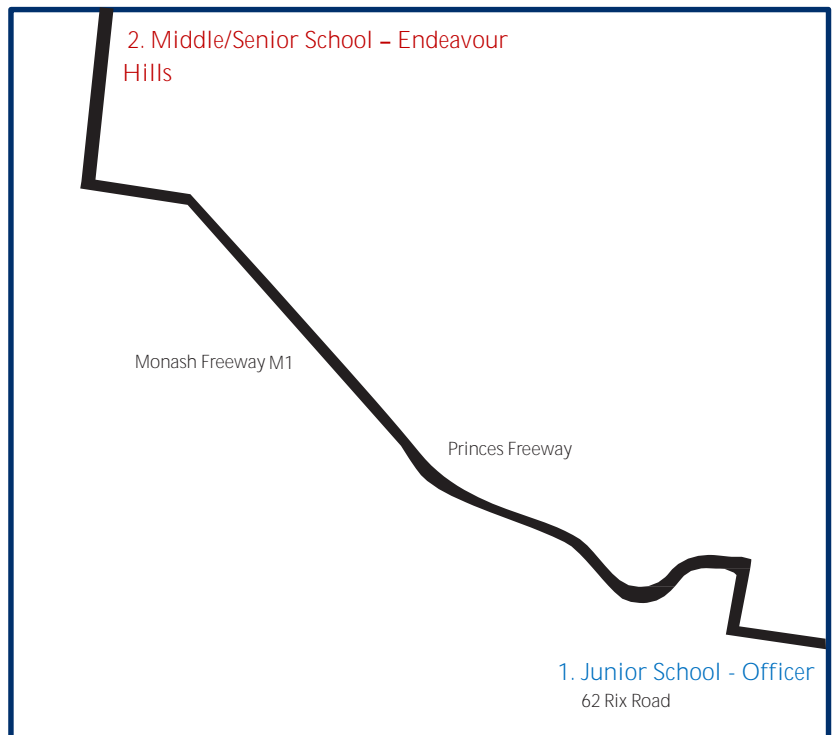

### MORNING

**Departure: 8.40am**

1. Middle/Senior School – Endeavour Hills

**Arrival: 8.50am**

2. Junior School - Doveton

### AFTERNOON

**Departure: 3.20pm**

2. Junior School - Doveton

**Arrival: 3.30pm**

1. Middle/Senior School – Endeavour Hills

**Duration:** 20 Minutes  
(depending on traffic)

### MORNING

**Departure: 8.15am**

1. Junior School - Officer

**Arrival: 8.35am**

2. Middle/Senior School – Endeavour Hills

### AFTERNOON

**Departure: 3.25pm**

2. Middle/Senior School – Endeavour Hills

**Arrival 3.45pm**

1. Junior School - Officer

Enquiries: (03) 9709 7212  
Bus Transport Coordinator