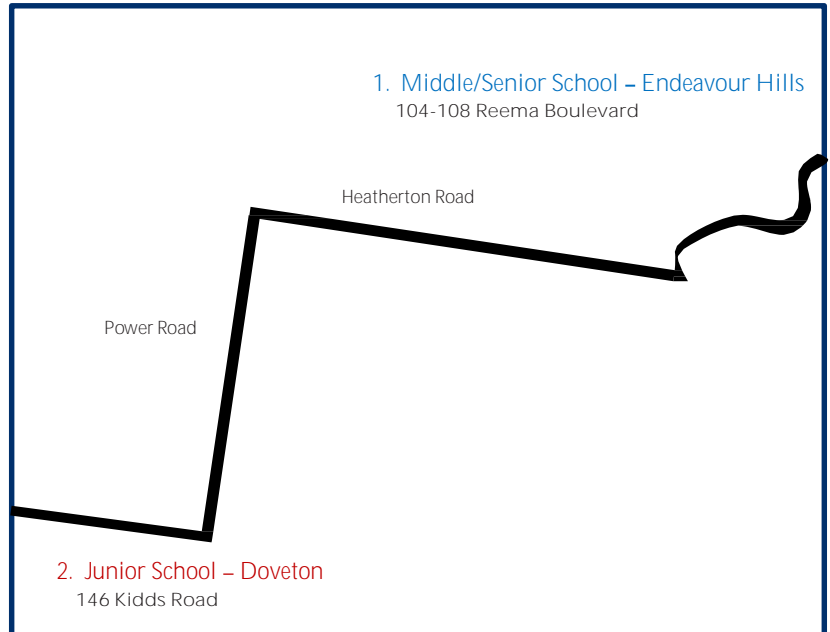

BUS ROUTES TO EACH CAMPUS 2016

Free shuttle service

Duration: 10 Minutes
(depending on traffic)

MORNING

Departure: 8.40am

1. Middle/Senior School – Endeavour Hills

Arrival: 8.50am

2. Junior School - Doveton

AFTERNOON

Departure: 3.20pm

2. Junior School - Doveton

Arrival: 3.30pm

1. Middle/Senior School – Endeavour Hills

Duration: 20 Minutes
(depending on traffic)

MORNING

Departure: 8.15am

1. Junior School - Officer

Arrival: 8.35am

2. Middle/Senior School – Endeavour Hills

AFTERNOON

Departure: 3.25pm

2. Middle/Senior School – Endeavour Hills

Arrival 3.45pm

1. Junior School - Officer