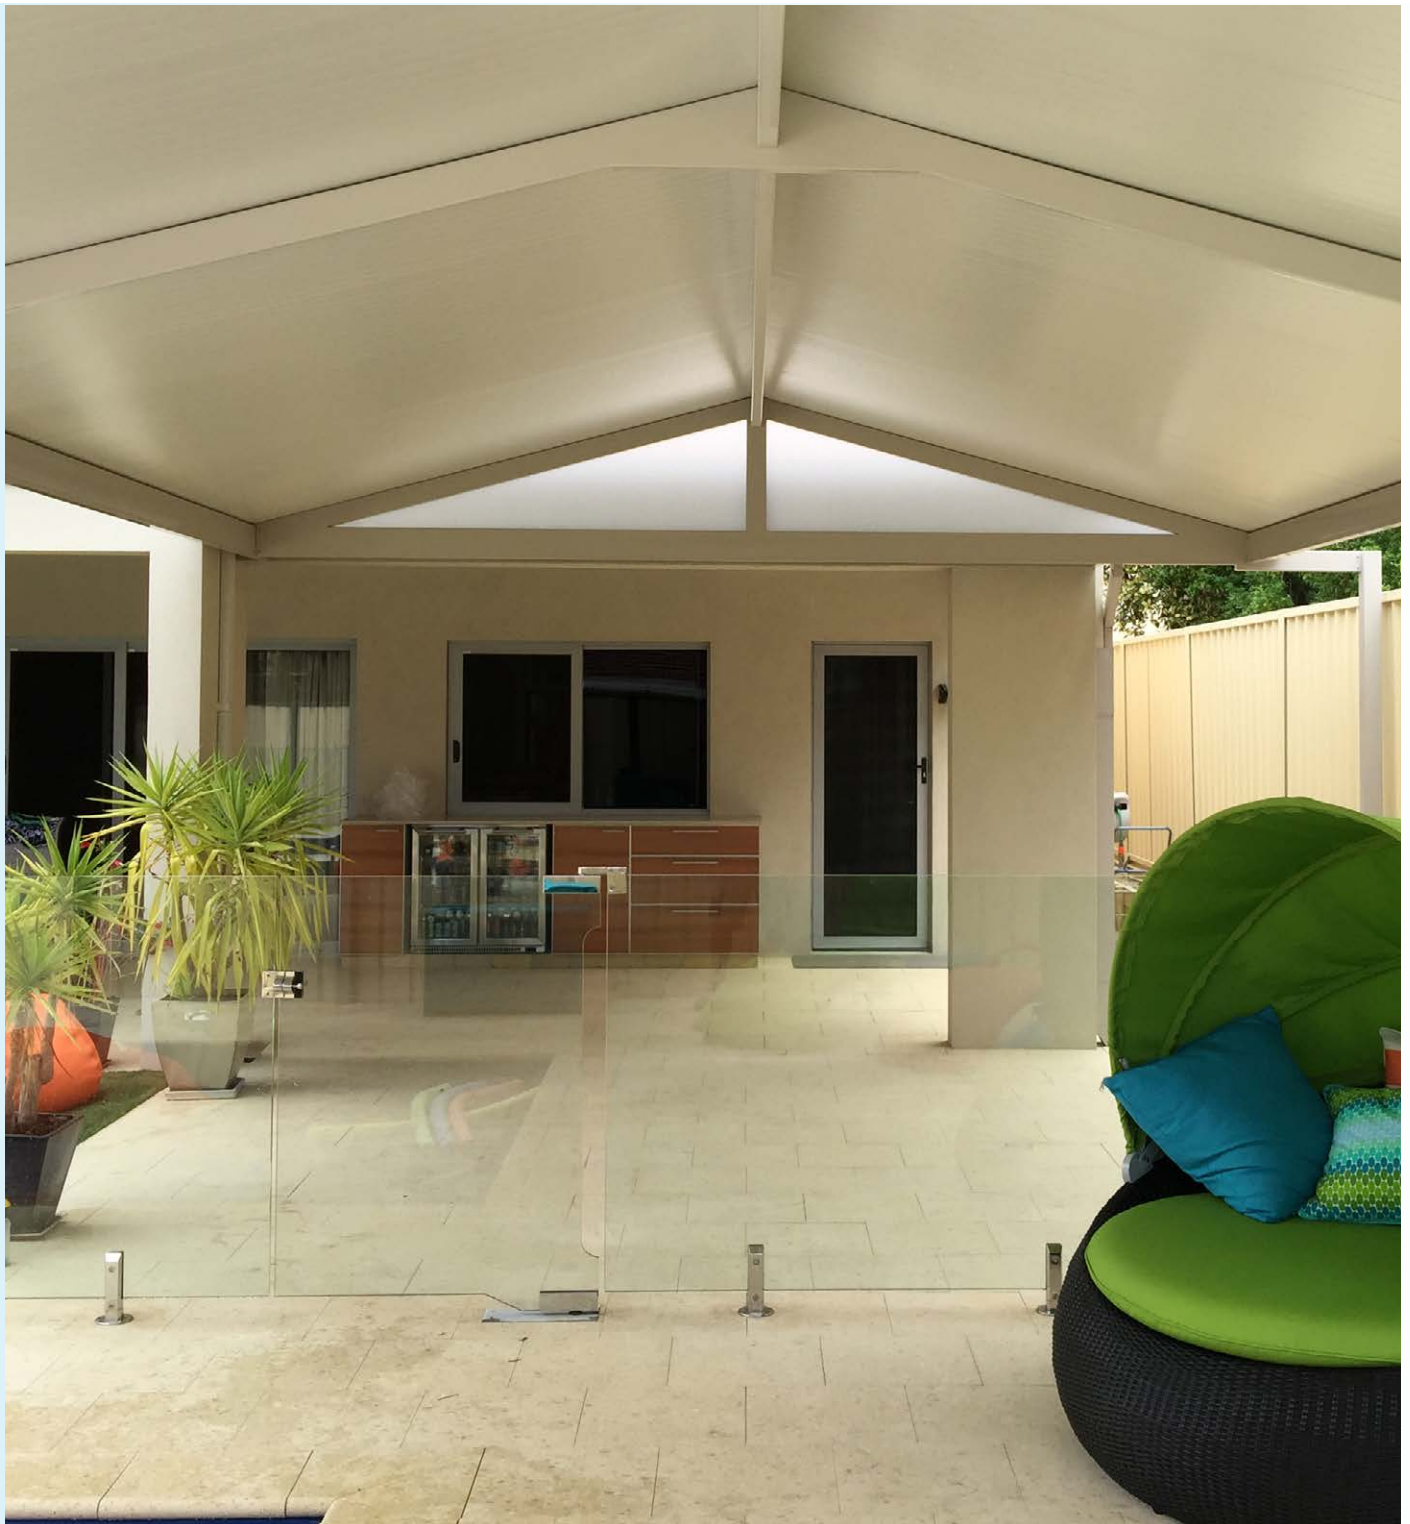

Ph: 1300 155 155
www.stratco.com.au