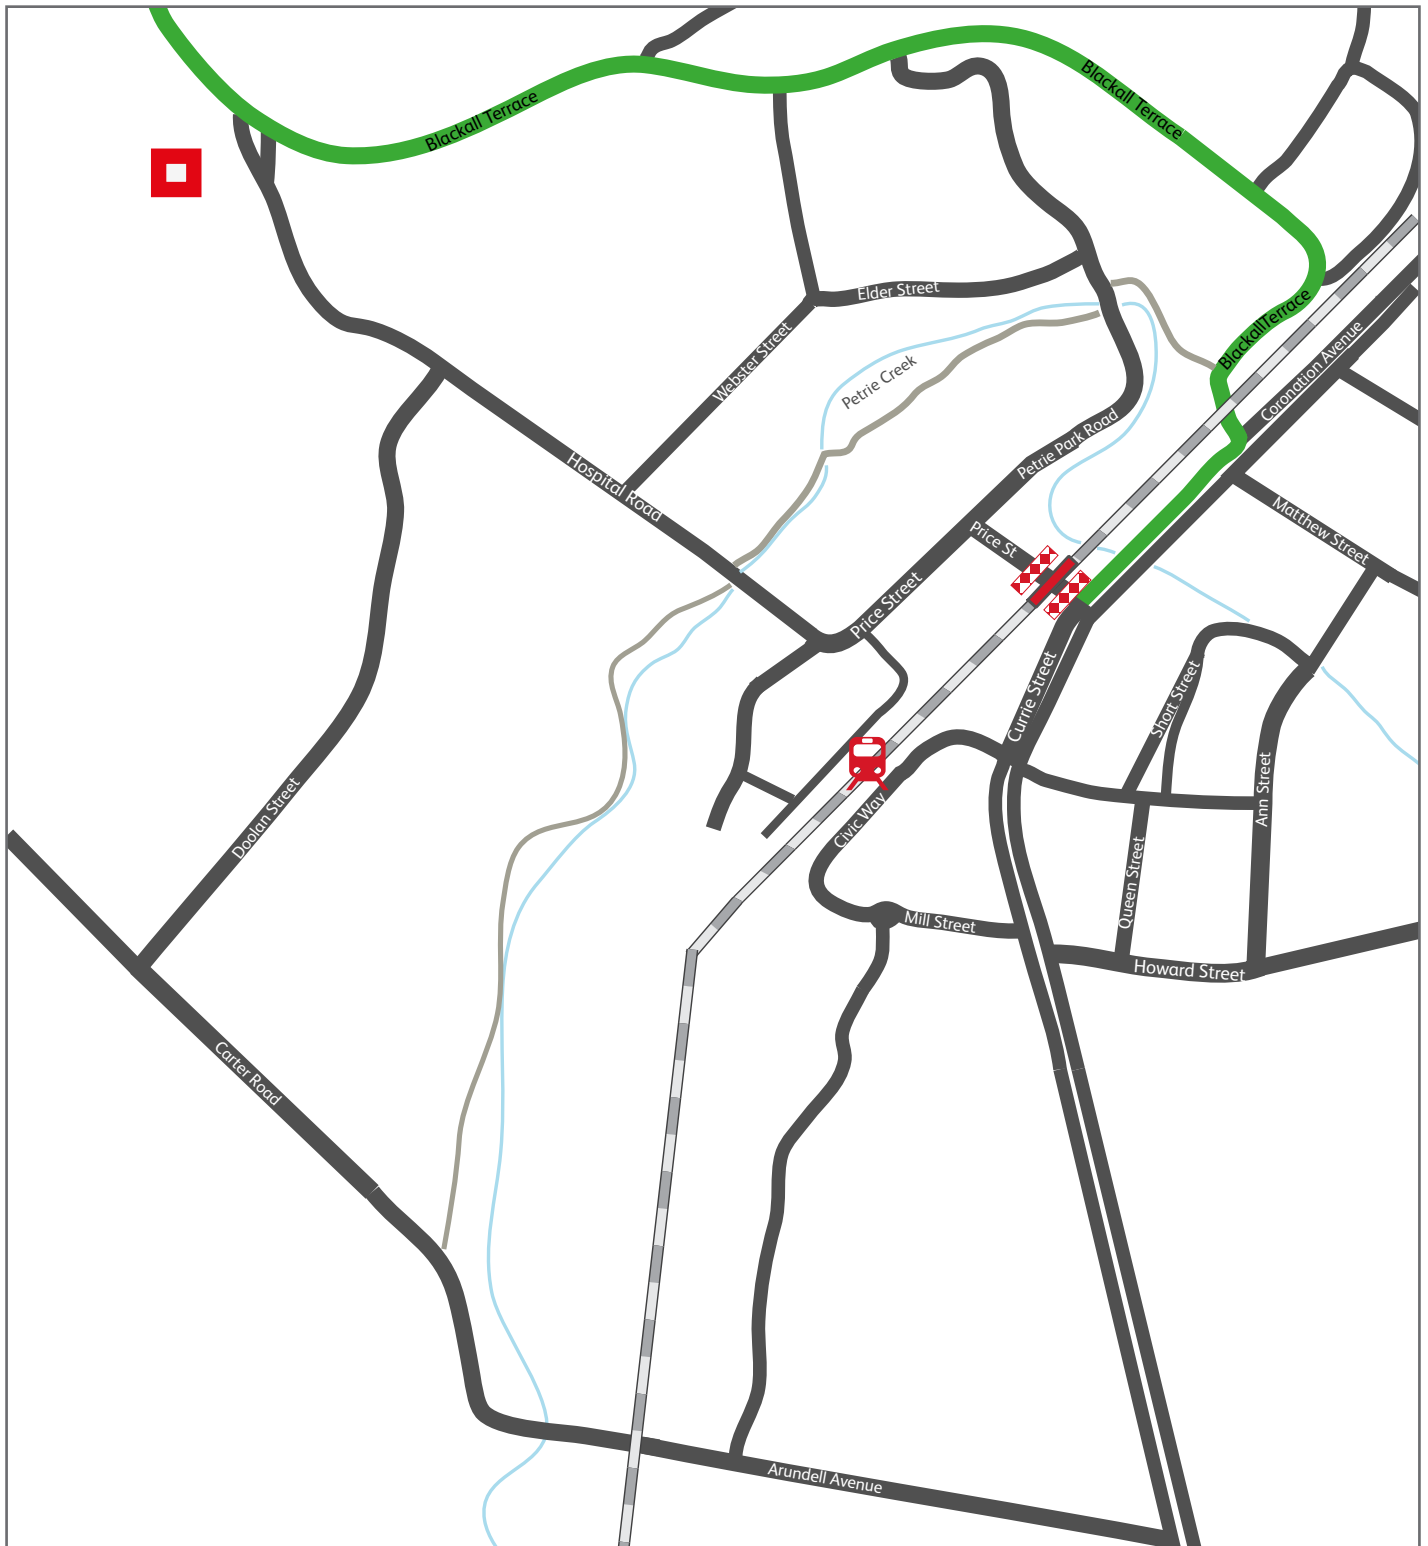

## Legend

- Railway line
- Strike Protection beams
- Price Street rail bridge
- Nambour station
- Nambour Hospital
- Detour via Blackall Terrace

Map not to scale